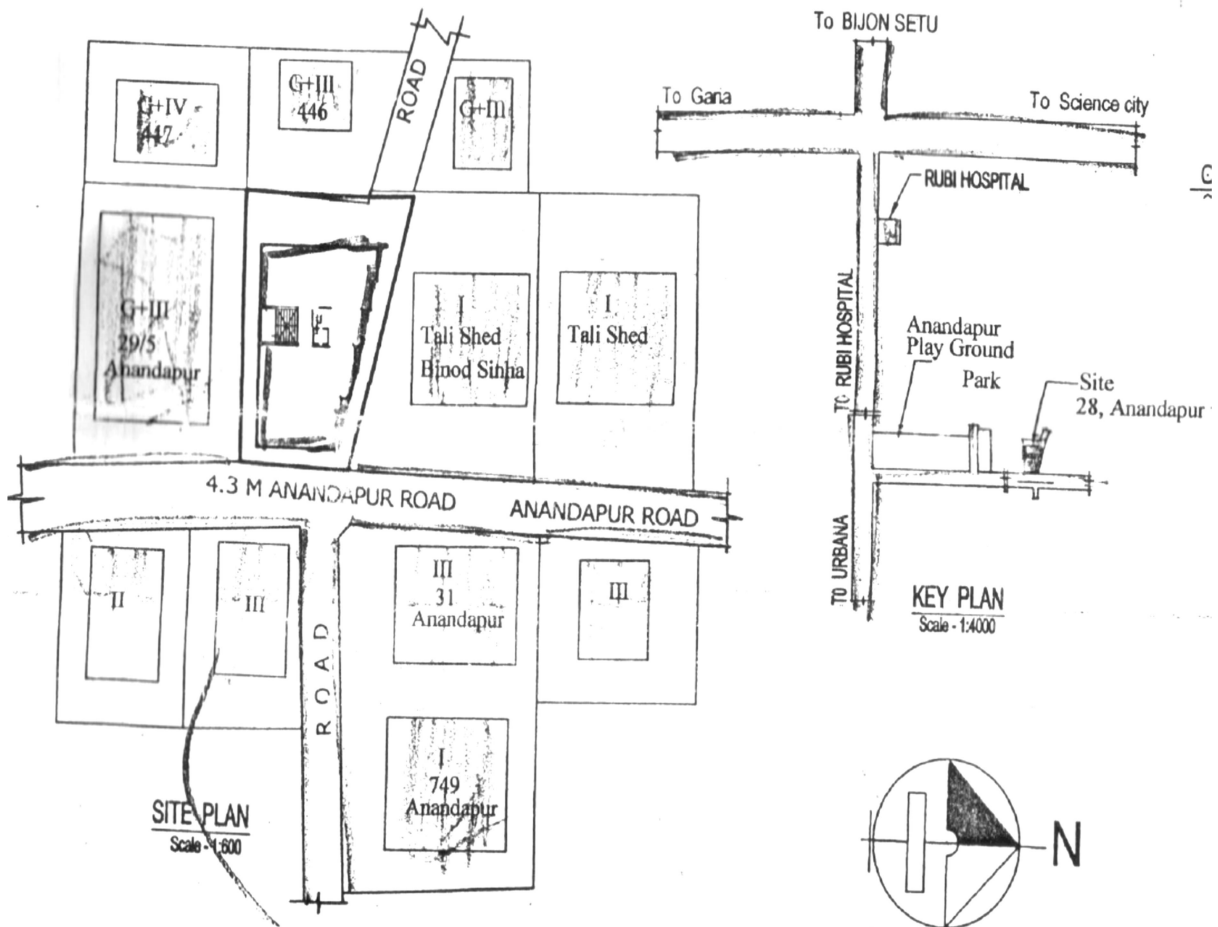

PUJA CONSTRUCTION

Mobile : 8481078269

BUILDING DEVELOPER

e-mail : shyammahato127@gmail.com

127, Anandapur near Garodia Fiat Service Centre Kolkata: 700-107

Location Map with Latitude and Longitude for the Project named "28, ANANDAPUR" at Premises No. 28, Anandapur, under Ward No. 108 of Borough - XII of KMC, Kolkata - 700107, WB, India:

Latitude: 22.51333335639529

Longitude: 88.4027323423293

PUJA CONSTRUCTION

Shyam Mahato
Proprietor

Date: 04-02-2026